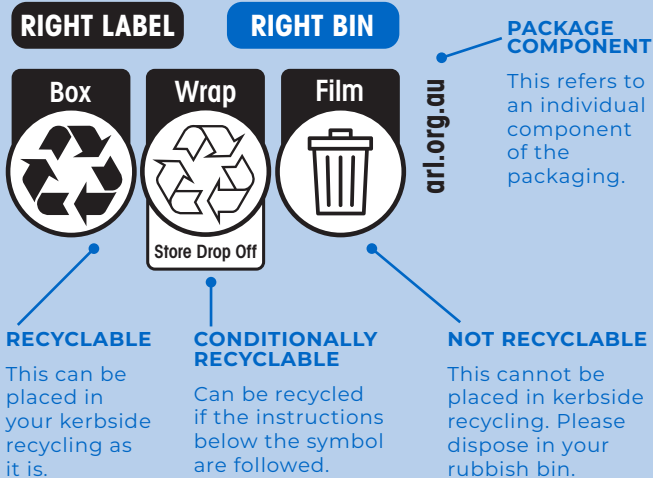

Created in partnership by APCO, Planet Ark and PREP Design, the ARL helps to reduce the contamination in our waste stream and keep valuable recyclable material out of landfill

TO FIND OUT HOW YOU CAN JOIN MORE THAN 460 LEADING BUSINESSES MAKING A CHANGE THROUGH THE AUSTRALASIAN RECYCLING LABEL PROGRAM

Contact the Australian Packaging Covenant Organisation (APCO)
www.arl.org.au

or

APCO'S ARL PROGRAM

The **Australasian Recycling Label Program** helps businesses get their packaging recyclability right from the start.

Join

Australasian
Recycling
Label
Program

-  Use PREP online evaluation tool
-  Implement recommendations
-  Place ARL on packaging
-  Consumers provided with clear and accurate disposal instructions

Sandwich Spread Jar

They also get access to the **Australasian Recycling Label**, which provides customers with easy to understand instructions about how to correctly dispose of all parts of their product's packaging.